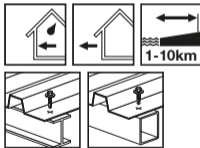

S-MD 75 S 5.5 x 102 # 290692

Rostfrei / Inox / Stainless A2

2056979