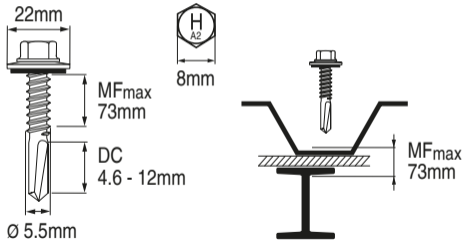

S-MD 75 S 5.5 x 102 # 290692

Rostfrei / Inox / Stainless A2

2056979