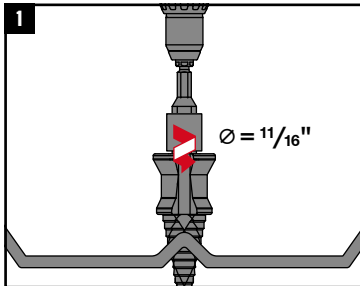

KCM-MD Short Plate $\frac{1}{4}'' + \frac{3}{8}'' + \frac{1}{2}''$

2371061-10.2022

75 Kwik Cast KCM-MD SHORT PLATE

$\frac{1}{4}'' + \frac{3}{8}'' + \frac{1}{2}''$
BLK-BLU
#2363081

Info | Shop

qr.hilti.com/2221702

Made in Taiwan
Hilti = trademark of
Hilti Corp., Schaun, LI 7

LOT NUMBER:

UL/FM Listing does not cover the $\frac{1}{4}''$ inch rod size

* Turn threaded rod until bottomed out to ensure full thread engagement