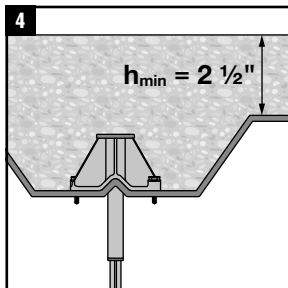

KCM-MD Short Plate $\frac{1}{4}'' + \frac{3}{8}'' + \frac{1}{2}''$

2371061-10.2022

75 Kwik Cast KCM-MD SHORT PLATE

$\frac{1}{4}'' + \frac{3}{8}'' + \frac{1}{2}''$
BLK-BLU
#2363081

Info | Shop

qr.hilti.com/2221702

Made in Taiwan
Hilti = trademark of
Hilti Corp., Schaun, LI 7

LOT NUMBER:

UL/FM Listing does not cover the $\frac{1}{4}''$ inch rod size

* Turn threaded rod until bottomed out to ensure full thread engagement