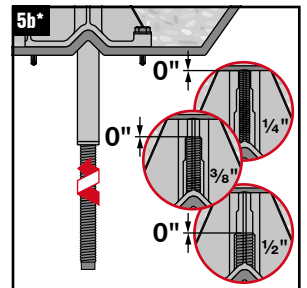

KCM-MD Short Plate $\frac{1}{4}'' + \frac{3}{8}'' + \frac{1}{2}''$

2371061-10.2022

75 Kwik Cast KCM-MD SHORT PLATE

$\frac{1}{4}'' + \frac{3}{8}'' + \frac{1}{2}''$
BLK-BLU
#2363081

Info | Shop

qr.hilti.com/2221702

Made in Taiwan
Hilti = trademark of
Hilti Corp., Schaun, LI 7

LOT NUMBER:

UL/FM Listing does not cover the $\frac{1}{4}''$ inch rod size

* Turn threaded rod until bottomed out to ensure full thread engagement