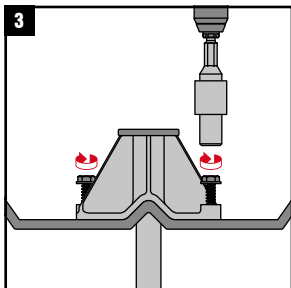

KCM-MD Short Plate $\frac{1}{4}'' + \frac{3}{8}'' + \frac{1}{2}''$

2371061-10.2022

75 Kwik Cast KCM-MD SHORT PLATE

$\frac{1}{4}'' + \frac{3}{8}'' + \frac{1}{2}''$
BLK-BLU
#2363081

Info | Shop

qr.hilti.com/2221702

Made in Taiwan
Hilti = trademark of
Hilti Corp., Schaun, LI 7

LOT NUMBER:

UL/FM Listing does not cover the $\frac{1}{4}''$ inch rod size

* Turn threaded rod until bottomed out to ensure full thread engagement